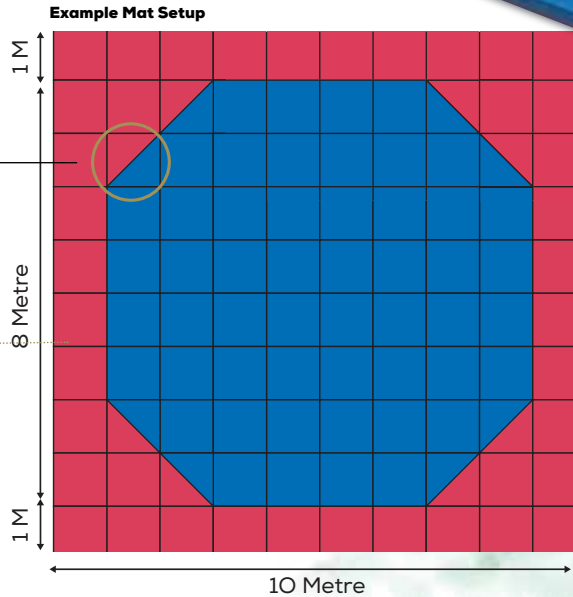

MATS

A. JC GENERAL MAT

(1M X 1M)

SIZES (cm): 100 (L) x 100 (W) x 2.5 (D)

PRODUCT CODE: JC-WT-MAT-RB25mm

B. JC OCTAGON CONVERSION MATS

(1M X 1M)

SIZES (cm): 100 (L) x 100 (W) x 2.5 (D)

PRODUCT CODE: JC-WTF-MAT-OCT-RB25mm

A