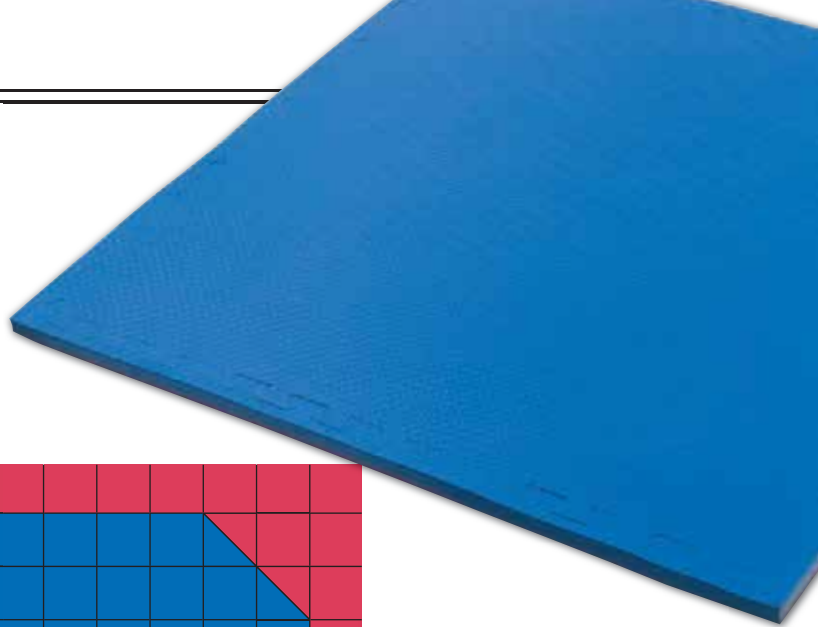

MATS

A. JC GENERAL MAT

(1M X 1M)

SIZES (cm): 100 (L) x 100 (W) x 2.5 (D)

PRODUCT CODE: JC-WT-MAT-RB25mm

B. JC OCTAGON CONVERSION MATS

(1M X 1M)

SIZES (cm): 100 (L) x 100 (W) x 2.5 (D)

PRODUCT CODE: JC-WTF-MAT-OCT-RB25mm

A