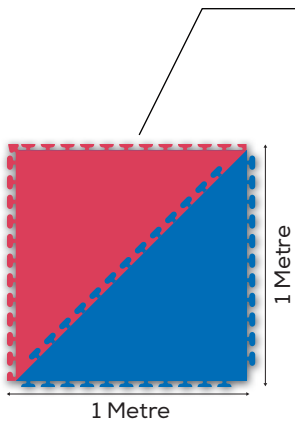

MATS

A. JC GENERAL MAT

(1M X 1M)

SIZES (cm): 100 (L) x 100 (W) x 2.5 (D)

PRODUCT CODE: JC-WT-MAT-RB25mm

B. JC OCTAGON CONVERSION MATS

(1M X 1M)

SIZES (cm): 100 (L) x 100 (W) x 2.5 (D)

PRODUCT CODE: JC-WTF-MAT-OCT-RB25mm

A